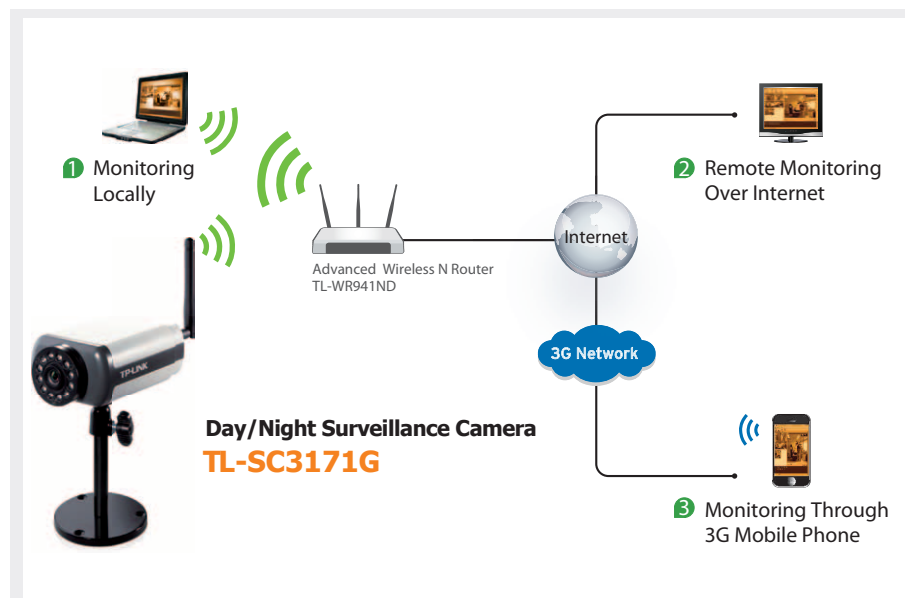

MSN View

Remotely watching live video right through MSN chatting windows

Description:

Did you know that more than 80% of burglary cases happen in the dead of night? With this in mind, the only viable solution to truly ensure the safety of your home or business is to have around the clock surveillance. TP-LINK true day/night surveillance cameras TL-SC3171&TL-SC3171G were developed in order to correct traditional inadequacies of network connected day/night cameras.

Diagram:

Features:

- 1/4" progressive scan CMOS sensor produces clear and crisp images
- Mechanical IR-cut filter removable for true day/night surveillance
- 12 Infrared LEDs ensures 10 meters (32.8 feet) effective night vision range
- 54Mbps wireless connectivity brings flexible placement (For TL-SC3171G only)
- 2-way audio allows users to listen to & talk to remotely
- Digital input / output ports for external alarm & sensor
- MSN View supports watching live video through the MSN window
- MPEG-4/MJPEG dual streams for simultaneous remote recording and local surveillance
- 3GPP compliant enables live video surveillance from 3G phones
- Bundled management software accommodates up to 16 cameras at the same time
- SSL/HTTPS encryption protects your privacy from malicious intrusion
- Embedded Watchdog function automatically restarts the IP camera when errors are detected
- Motion triggered e-mail alerts to keep you updated on the situation on the ground
- Frame rate at 30fps in VGA resolution for smooth video